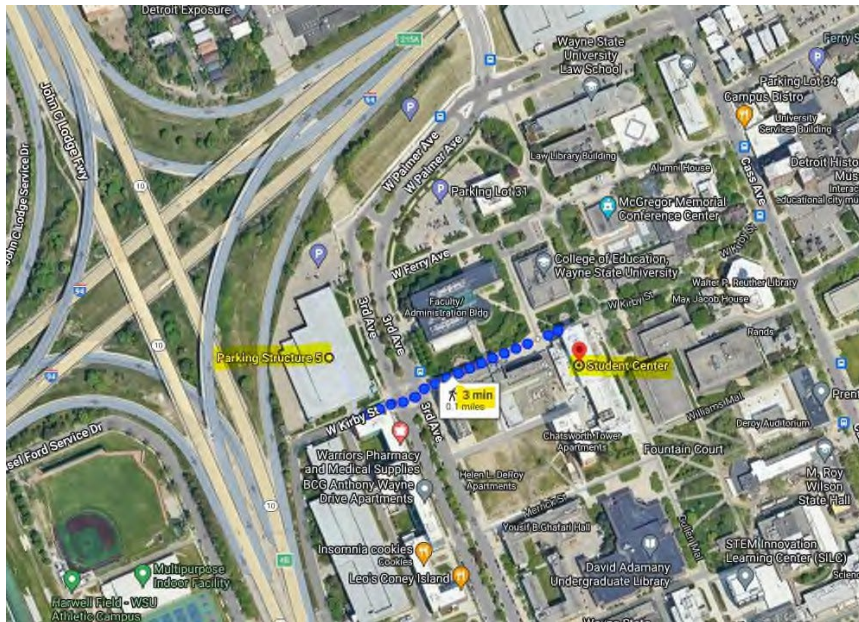

Parking for the Affordable Housing Symposium

Onsite parking is available at Structure #5, 5501 Anthony Wayne Drive, Detroit, MI, 48202. Located at the corner of Anthony Wayne Drive (Third Street) and Kirby, just east of the Lodge Freeway (M-10), Structure 5 is a three-minute walk from the Student Center. *See map below.*

Cost: \$12 maximum daily

Payment: Visitors Credit Card, no cash accepted.

Parking Map for WSU Student Center (highlighted in yellow). Walking directions from Parking Structure #5 to Student Center shown as blue dots.

For full interactive map, click [WSU campus map](#).